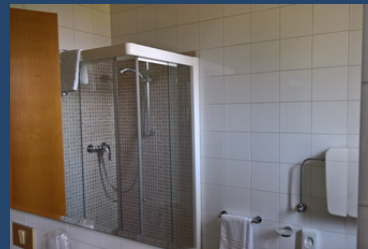

- LOCATED IN SAN GIOVANNI
- IN-HOUSE RESTAURANT OFFERED
- WIFI, PARKING, BIKE RENTALS

- COMFORTABLE ROOM OPTIONS
- FAMILY STAY OPTIONS
- CONVENIENT ACCESS TO LOCAL EVENTS

VIA BELLETTE, 28, 37057 SAN GIOVANNI LUPATOTO VR, ITALY