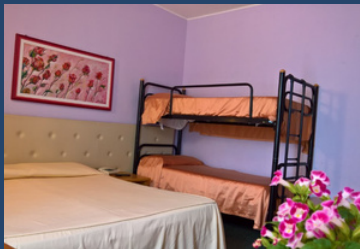

- LOCATED IN SAN GIOVANNI
- IN-HOUSE RESTAURANT OFFERED
- WIFI, PARKING, BIKE RENTALS

- COMFORTABLE ROOM OPTIONS
- FAMILY STAY OPTIONS
- CONVENIENT ACCESS TO LOCAL EVENTS

VIA BELLETTE, 28, 37057 SAN GIOVANNI LUPATOTO VR, ITALY