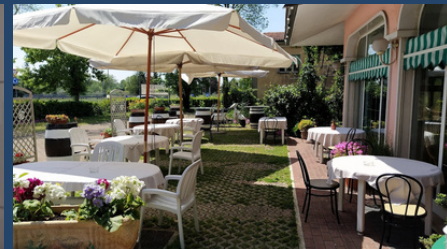

OPTION #1 HOTEL

"HOTEL ALLA CAMPAGNA"

NON-RESIDENTIAL

- LOCATED IN SAN GIOVANNI
- IN-HOUSE RESTAURANT OFFERED
- WIFI, PARKING, BIKE RENTALS

- COMFORTABLE ROOM OPTIONS
- FAMILY STAY OPTIONS
- CONVENIENT ACCESS TO LOCAL EVENTS

- KITCHENETTES
- SPACIOUS ROOMS
- MODERN AMENITIES

VIA BORGO CASE POPOLARI 2 (CHECK-IN; VIA BELLETTE, 28, 37057 SAN GIOVANNI LUPATOTO VR, ITALY)